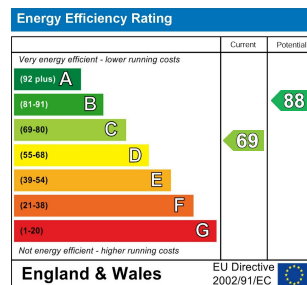

**2 Bed
House
located in**

£895 Per Month

CARTERS
Chartered Surveyors

DIRECTIONS

CONTACT

4 Albany Road
Birmingham
West Midlands
B17 9JX

E: lettings@carterssurveyors.co.uk
T: 0121 803 4708
carterssurveyors.co.uk